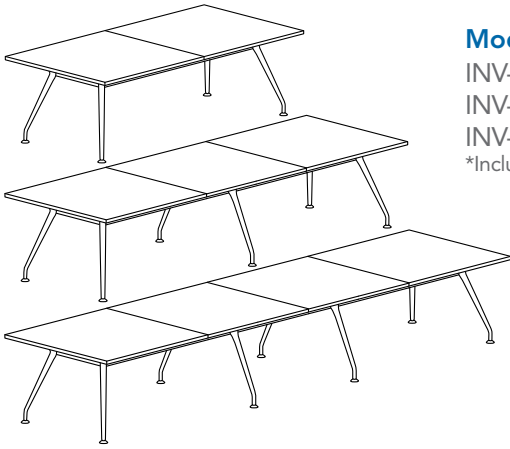

Round

Model:
 INV-R36-MUP*
 INV-R42-MUP*
 *Includes Top & Base

Dimensions:
 35.5"W x 35.5"D x 29.5"H
 41.5"W x 41.5"D x 29.5"H

Weight: 48 LBS
 59 LBS
Capacity: 4 People
 4 People

Rectangular

Model:
 INV-REC9648-MUP*
 INV-REC14448-MUP*
 INV-REC19248-MUP*
 *Includes Top & Base

Dimensions:
 94.5" W x 47.25"D x 29.5"H
 141.75"W x 47.25"D x 29.5"H
 189" W x 47.25"D x 29.5"H

Weight: 152 LBS
 229 LBS
 307 LBS
Capacity: 8 People
 12 People
 14 People

Racetrack

Model:
 INV-RT9648-MUP*
 INV-RT14448-MUP*
 INV-RT19248-MUP*
 *Includes Top & Base