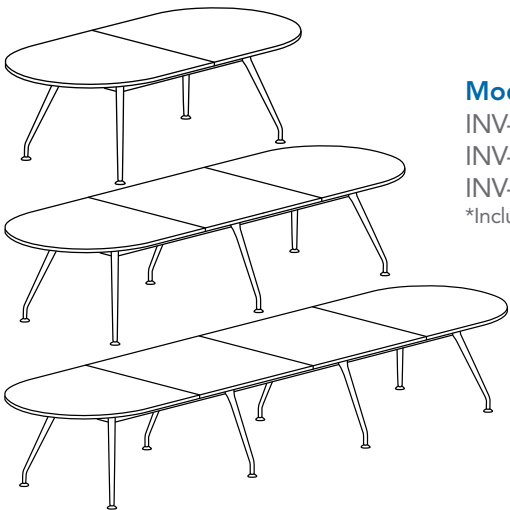

FUNCTION

- The sturdy all-metal base provides a stable surface for any application.
- Whether it's round 36" tops in a break room or a 192 x 48" racetrack top boardroom table, Upscale will get the job done.

Round

Model:
 INV-R36-MUP*
 INV-R42-MUP*
 *Includes Top & Base

Dimensions:
 35.5"W x 35.5"D x 29.5"H
 41.5"W x 41.5"D x 29.5"H

Weight: 48 LBS
 59 LBS
Capacity: 4 People
 4 People

Rectangular

Model:
 INV-REC9648-MUP*
 INV-REC14448-MUP*
 INV-REC19248-MUP*
 *Includes Top & Base

Dimensions:
 94.5" W x 47.25"D x 29.5"H
 141.75"W x 47.25"D x 29.5"H
 189" W x 47.25"D x 29.5"H

Weight: 152 LBS
 229 LBS
 307 LBS
Capacity: 8 People
 12 People
 14 People

Racetrack

Model:
 INV-RT9648-MUP*
 INV-RT14448-MUP*
 INV-RT19248-MUP*
 *Includes Top & Base

Dimensions:
 94.5" W x 47.25"D x 29.5"H
 141.75"W x 47.25"D x 29.5"H
 189" W x 47.25"D x 29.5"H

Weight: 136 LBS
 214 LBS
 292 LBS
Capacity: 8 People
 12 People
 14 People

Heartwood Distributors Ltd.

Choose high quality, price sensitive products that are
IN-STOCK and ready for next day shipping.
www.heartwooddl.com