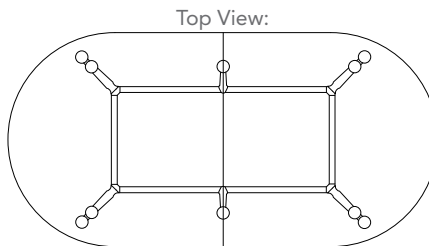

Round

Model:
 INV-R36-MUP*
 INV-R42-MUP*
 *Includes Top & Base

Dimensions:
 35.5"W x 35.5"D x 29.5"H
 41.5"W x 41.5"D x 29.5"H

Weight: 48 LBS
 59 LBS
Capacity: 4 People
 4 People

Rectangular

Model:
 INV-REC9648-MUP*
 INV-REC14448-MUP*
 INV-REC19248-MUP*
 *Includes Top & Base

Dimensions:
 94.5" W x 47.25"D x 29.5"H
 141.75"W x 47.25"D x 29.5"H
 189" W x 47.25"D x 29.5"H

Weight: 152 LBS
 229 LBS
 307 LBS
Capacity: 8 People
 12 People
 14 People

Racetrack

Model:
 INV-RT9648-MUP*
 INV-RT14448-MUP*
 INV-RT19248-MUP*
 *Includes Top & Base

Dimensions:
 94.5" W x 47.25"D x 29.5"H
 141.75"W x 47.25"D x 29.5"H
 189" W x 47.25"D x 29.5"H

Weight: 136 LBS
 214 LBS
 292 LBS
Capacity: 8 People
 12 People
 14 People

Heartwood Distributors Ltd.

Choose high quality, price sensitive products that are
IN-STOCK and ready for next day shipping.
www.heartwooddl.com