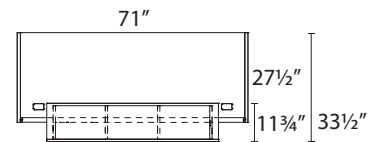

A new idea for RECEPTION

- Stylish modern design
- Non-handed return configuration
- Contemporary two-tone finish
- Built-in cubby-hole transaction top

Model:

INV-3072GDS3
INV-2436GRS3
INV-2442GRS3

Description:

Reception Desk
Reception Return
Reception Return

Dimensions:

71" w x 33.5" d x 43.5" h
35.5" w x 29.5" d x 43.5" h
41.5" w x 29.5" d x 43.3" h

Reception Desk

Finish: Two-tone reception desk and return is available in two finish combinations.