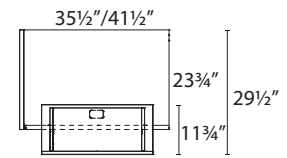

Reception Return