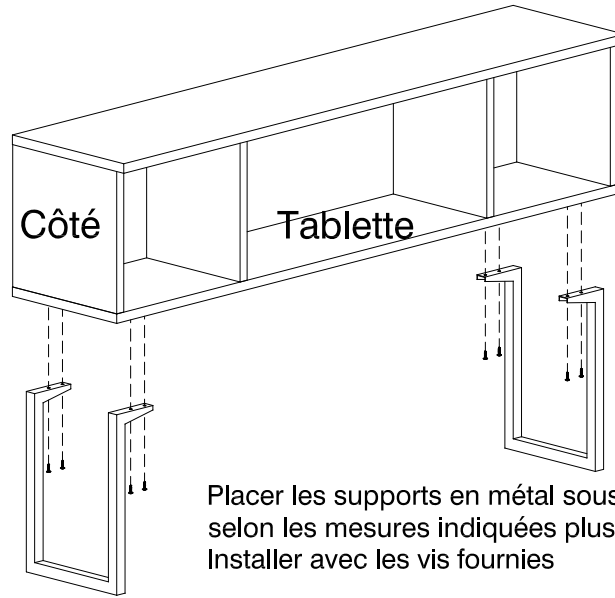

ATTENTION:
S'il y a des pièces d'assemblage de Heartwood Manufacturing Ltd, veuillez vous référer aux instructions fournies avec ces pièces.

Placer les supports en métal sous la tablette selon les mesures indiquées plus bas.
Installer avec les vis fournies

Décollez le ruban adhésif double face et fixez-le sur la surface de travail

MISE EN GARDE
Le mobilier de bureau est lourd, assurez-vous d'avoir l'aide adéquate pour lever ou déplacer les pièces et les assemblages.
Gardez le matériel hors de la portée des enfants.

QUESTIONS OU PRÉOCCUPATIONS?
TÉLÉPHONE service à la clientèle
1-800-567-3060
M-F 6am - 4:30 pm PST