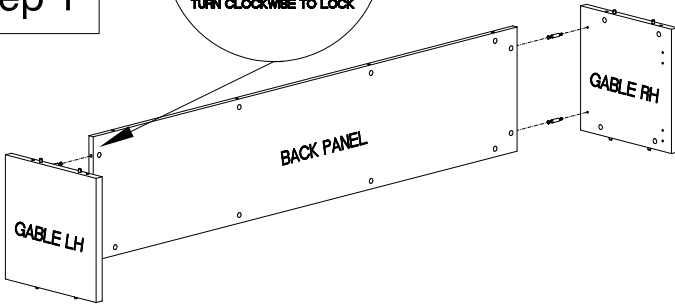

Step 1

Step 2

REFER TO INSTRUCTIONS PROVIDED WITH HUTCH DOORS

Option 1

REFER TO INSTRUCTIONS PROVIDED WITH HUTCH SUPPORTS

Option 2

IF HANGING ON WALL, REFER TO INSTRUCTIONS PROVIDED WITH CLEAT

QUESTIONS OR CONCERNS ?
PHONE Customer Service
1-866-567-3060
M-F 6am - 4:30 pm PST