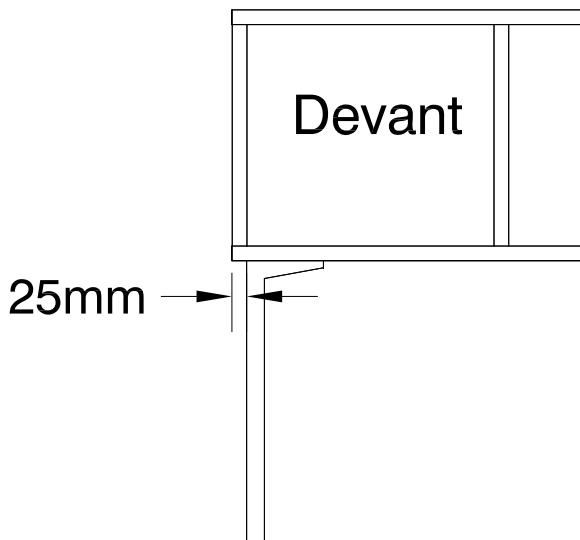

ATTENTION:
S'il y a des pièces d'assemblage de Heartwood Manufacturing Ltd, veuillez vous référer aux instructions fournies avec ces pièces.

Placer les supports en métal sous la tablette selon les mesures indiquées plus bas.
Installer avec les vis fournies