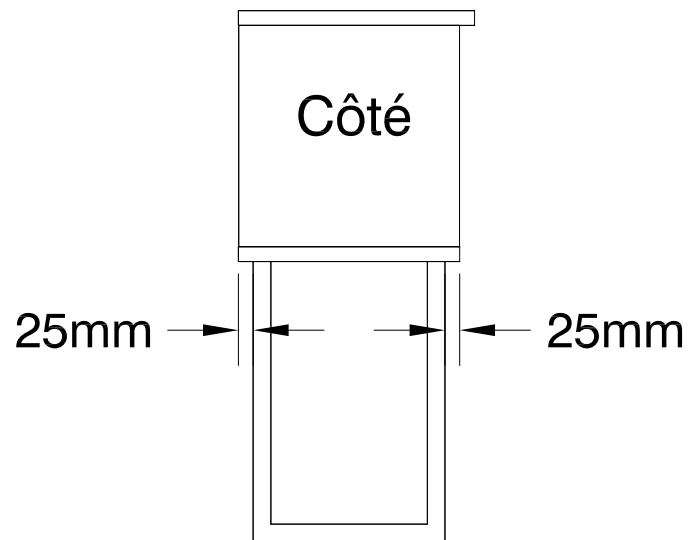

ATTENTION:
S'il y a des pièces d'assemblage de Heartwood Manufacturing Ltd, veuillez vous référer aux instructions fournies avec ces pièces.

Placer les supports en métal sous la tablette selon les mesures indiquées plus bas.
Installer avec les vis fournies