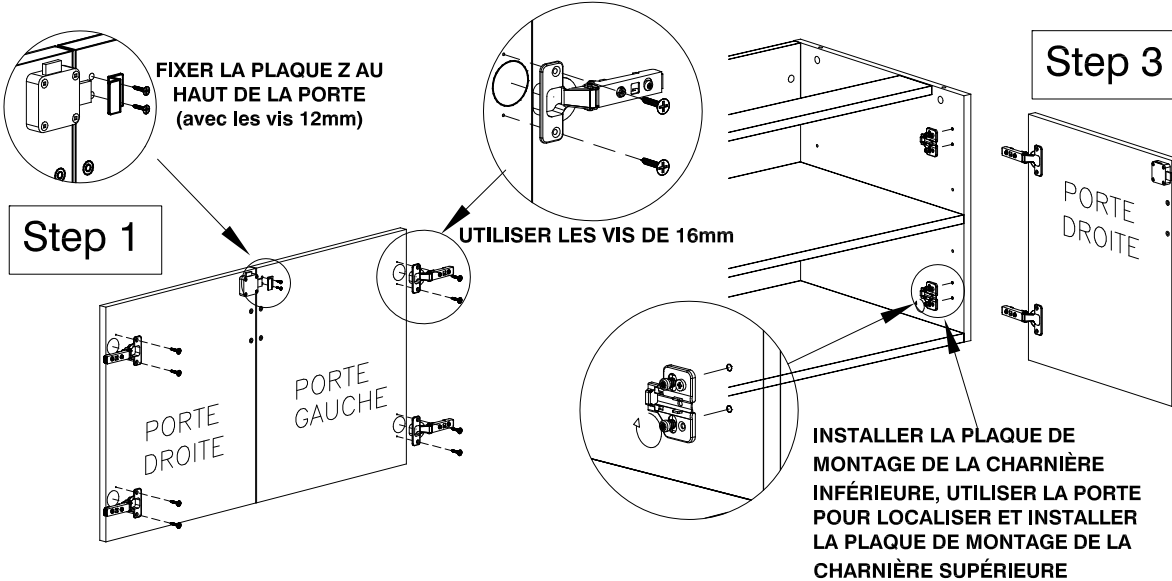

M-F 6am - 4:30 pm PST

MODEL: LEV-36COX-HDRS-21
Cabinet Doors

2 PCS DOOR BUMPER	2 PCS HANDLE & SCREWS	1 PCS Z BRACKET	4 PCS 12mm SCREW	1 PCS LOCK STOP BRACKET	4 PCS HINGE & MOUNTING PLATE	12 PCS 16mm CB SCREW
--------------------------	------------------------------	------------------------	-------------------------	--------------------------------	-------------------------------------	-----------------------------

ATTENTION:
If Assembling with Heartwood Manufacturing Ltd. parts, please refer to the instructions supplied with those parts.

CAUTION:
OFFICE FURNITURE IS HEAVY. ENSURE THAT YOU HAVE ADEQUATE ASSISTANCE WHEN LIFTING AND MOVING PARTS AND ASSEMBLIES. KEEP HARDWARE OUT OF REACH OF CHILDREN.

HINGE ADJUSTMENT

MODÈLE : LEV-36COX-HDRS-21
Portes de cabinet

2 PCES COUSSINETS DE PORTE	2 PCES POIGNÉE ET VIS	1 PCE Z PLAQUE	4 PCES VIS DE 12mm	1 PCE PLAQUE POUR LOQUET	4 PCES CHARNIÈRES AVEC CALES DE MONTAGE	12 PCES VIS DE 16mm
-----------------------------------	------------------------------	-----------------------	---------------------------	---------------------------------	--	----------------------------