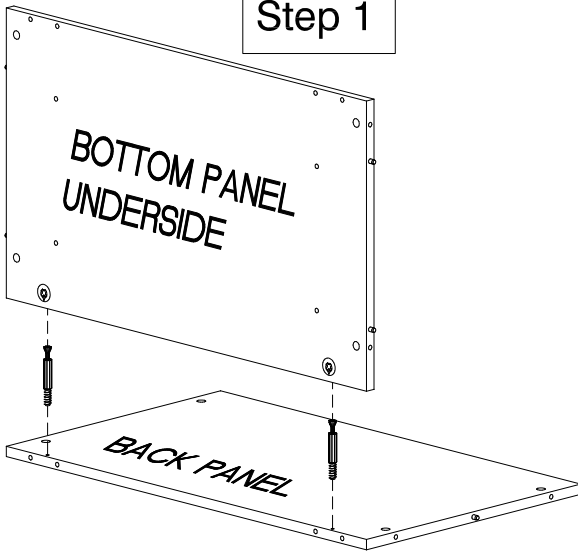

16 PCS  MINI FIX BOLT *	10 PCS  DECO CAP	4 PCS  SHELF PIN	4 PCS  LEVELLER
---	---	---	--

* Qty 4 are for attaching to optional top

Step 1

Step 2

Step 4

Step 3

TO INSTALL OPTIONAL CABINET TOP, SEE PROVIDED INSTRUCTIONS