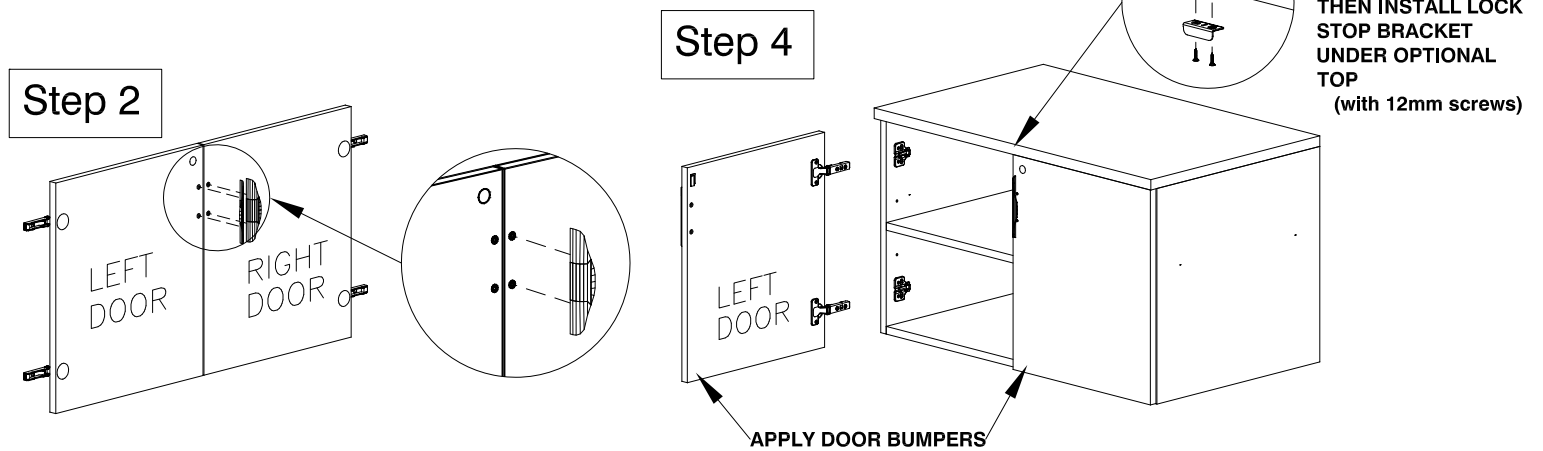

MODEL: LEV-36COX-HDRS-21
Cabinet Doors

2 PCS DOOR BUMPER	2 PCS HANDLE & SCREWS	1 PCS Z BRACKET	4 PCS 12mm SCREW	1 PCS LOCK STOP BRACKET	4 PCS HINGE & MOUNTING PLATE	12 PCS 16mm CB SCREW

ATTENTION:
If Assembling with Heartwood Manufacturing Ltd. parts, please refer to the instructions supplied with those parts.

CAUTION:
OFFICE FURNITURE IS HEAVY. ENSURE THAT YOU HAVE ADEQUATE ASSISTANCE WHEN LIFTING AND MOVING PARTS AND ASSEMBLIES. KEEP HARDWARE OUT OF REACH OF CHILDREN.

HINGE ADJUSTMENT