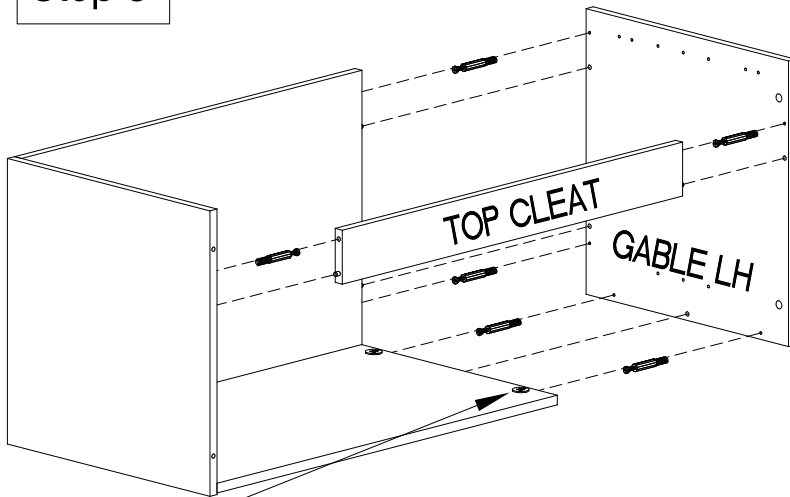

16 PCS  MINI FIX BOLT *	10 PCS  DECO CAP	4 PCS  SHELF PIN	4 PCS  LEVELLER
---	---	---	--

* Qty 4 are for attaching to optional top

Step 1

Step 2

Step 4

Step 3

TO INSTALL OPTIONAL CABINET TOP, SEE PROVIDED INSTRUCTIONS