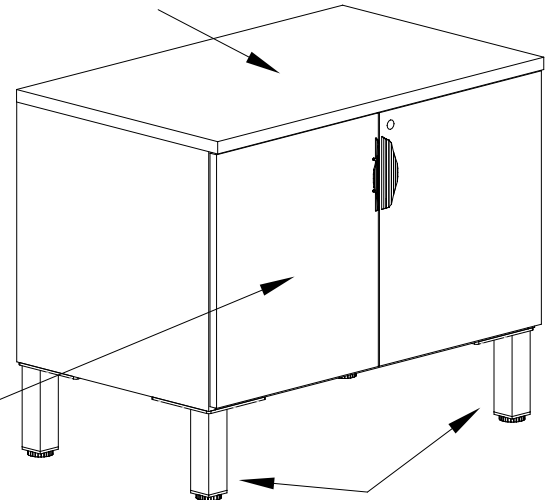

16 PCS  MINI FIX BOLT *	10 PCS  DECO CAP	4 PCS  SHELF PIN	4 PCS  LEVELLER
---	---	---	--

* Qty 4 are for attaching to optional top

Step 1

Step 2

Step 4

Step 3

TO INSTALL OPTIONAL CABINET TOP, SEE PROVIDED INSTRUCTIONS