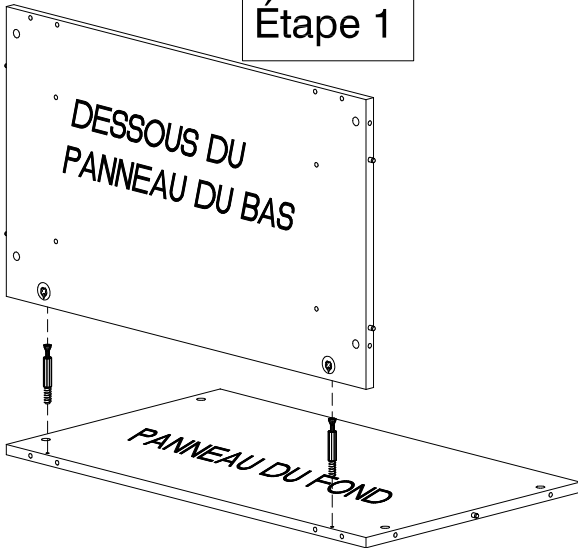

16 PCES Vis de fixation*	10 PCES Capuchon	4 PCES Support de tablette	4 PCS NIVELEURS

*4 pour fixer un dessus en option

Étape 1