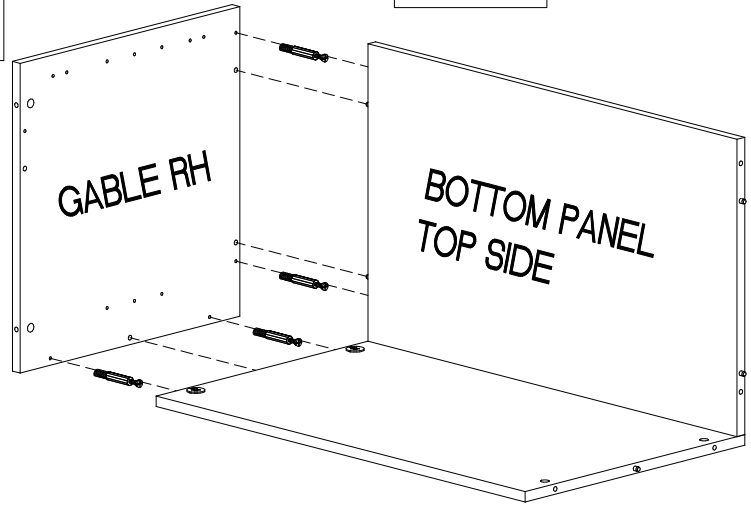

16 PCS  MINI FIX BOLT *	10 PCS  DECO CAP	4 PCS  SHELF PIN	4 PCS  LEVELLER
---	---	---	--

* Qty 4 are for attaching to optional top

Step 1

Step 2

Step 4

Step 3

TO INSTALL OPTIONAL CABINET TOP, SEE PROVIDED INSTRUCTIONS