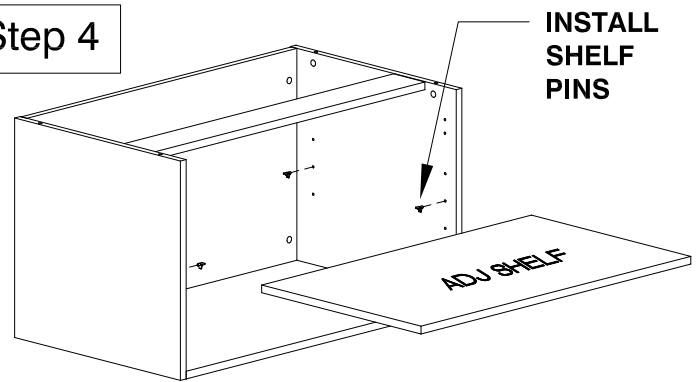

16 PCS  MINI FIX BOLT *	10 PCS  DECO CAP	4 PCS  SHELF PIN	4 PCS  LEVELLER
---	---	---	--

* Qty 4 are for attaching to optional top

Step 1

Step 2

Step 4

Step 3

TO INSTALL OPTIONAL CABINET TOP, SEE PROVIDED INSTRUCTIONS