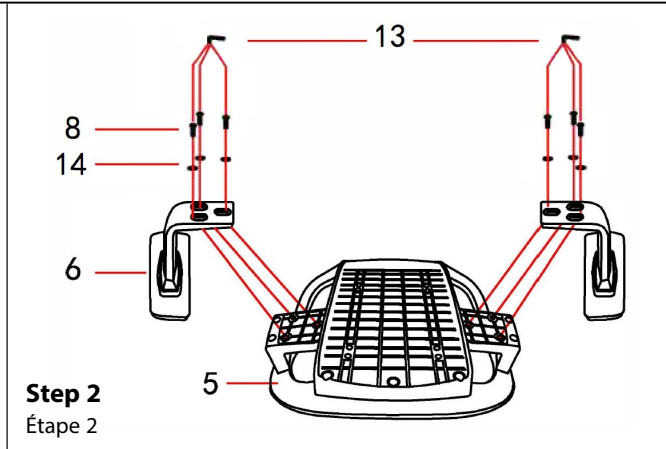

| | NO. | 1 | 2 | 3 | 4 | 5 | 6 | 7 | 8 | 9 | 10 | 11 | 12 | 13 | 14 |
|---|--|---|---|---|---|--|---|---|---|---|---|---|---|---|---|
| Assembly Instruction Guide D'Assemblage | SKETCH ILLUSTRATION |  |  |  |  |  |  |  |  |  |  |  |  |  |  |
| | Model: ARE-HB Modèle: ARE-HB | SIZE TAILLE | | | | | | | | M6X30MM | M8X17MM | M6X12MM | M8X20MM | M8X13MM | M5 |
| | QTY. | 1pc | 1pc | 5pcs | 1pc | 1pc | 2pcs | 1pc | 6pcs | 7pcs | 4pcs | 3pcs | 3pcs | 1pcs | 6pcs |