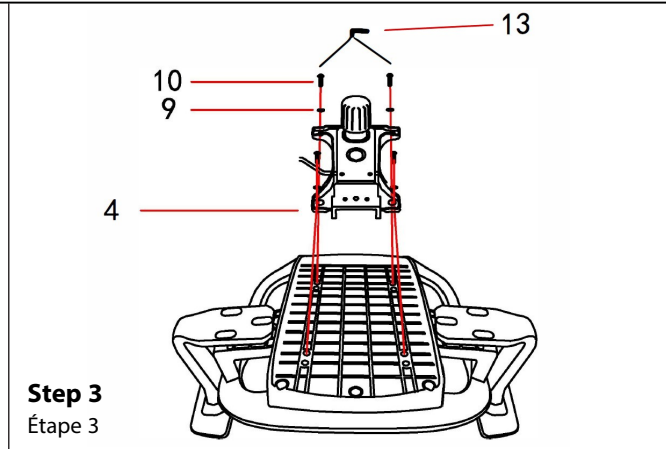

| | NO. | 1 | 2 | 3 | 4 | 5 | 6 | 7 | 8 | 9 | 10 | 11 | 12 | 13 | 14 |
|---|--|---|---|---|---|--|---|---|---|---|---|---|---|---|---|
| Assembly Instruction Guide D'Assemblage | SKETCH ILLUSTRATION |  |  |  |  |  |  |  |  |  |  |  |  |  |  |
| | Model: ARE-HB Modèle: ARE-HB | SIZE TAILLE | | | | | | | | M6X30MM | M8X17MM | M6X12MM | M8X20MM | M8X13MM | M5 |
| | QTY. | 1pc | 1pc | 5pcs | 1pc | 1pc | 2pcs | 1pc | 6pcs | 7pcs | 4pcs | 3pcs | 3pcs | 1pcs | 6pcs |