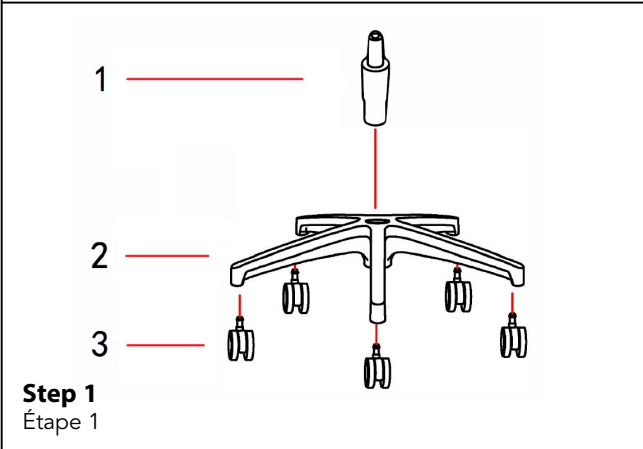

| | NO. | 1 | 2 | 3 | 4 | 5 | 6 | 7 | 8 | 9 | 10 | 11 | 12 | 13 | 14 |
|---|--|---|---|---|---|--|---|---|---|---|---|---|---|---|---|
| Assembly Instruction Guide D'Assemblage | SKETCH ILLUSTRATION |  |  |  |  |  |  |  |  |  |  |  |  |  |  |
| | Model: ARE-HB Modèle: ARE-HB | SIZE TAILLE | | | | | | | | M6X30MM | M8X17MM | M6X12MM | M8X20MM | M8X13MM | M5 |
| | QTY. | 1pc | 1pc | 5pcs | 1pc | 1pc | 2pcs | 1pc | 6pcs | 7pcs | 4pcs | 3pcs | 3pcs | 1pcs | 6pcs |