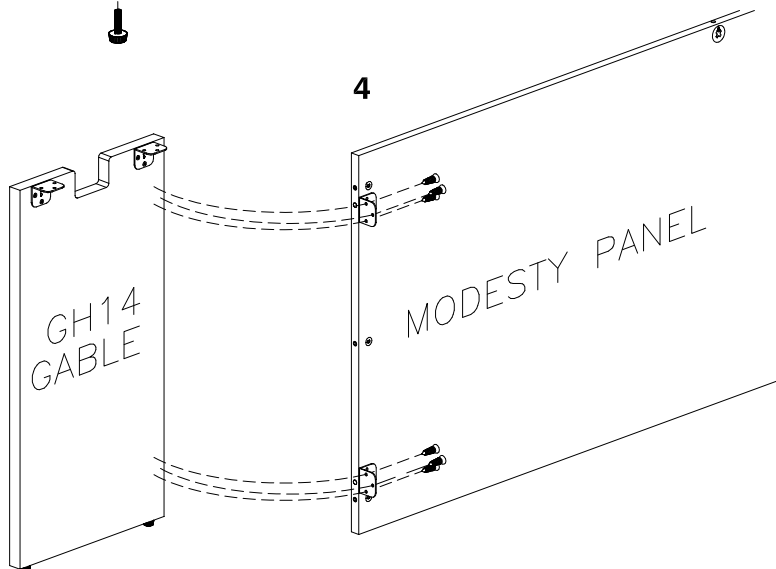

| | | |
|--|--|---|
| 2 PCS  LEVELERS | 24 PCS  #8 X 3/4" SCREW | 4 PCS  L BRACKET |
|--|--|---|

GH14 GABLE CAN BE INSTALLED EITHER ON LEFT OR RIGHT SIDE

CAUTION:

OFFICE FURNITURE IS HEAVY. ENSURE THAT YOU HAVE ADEQUATE ASSISTANCE WHEN LIFTING AND MOVING PARTS AND ASSEMBLIES. KEEP HARDWARE OUT OF REACH OF CHILDREN.

QUESTIONS OR CONCERNS ?
PHONE Customer Service
1-800-567-3060
M-F 6am - 4:30 pm PST

| | | |
|--|---|--|
| 2 PIÈCES  NIVELEURS | 24 PIÈCES  VIS DE 19mm | 4 PIÈCES  PLAQUE EN "L" |
|--|---|--|

**LE PANNEAU DE CÔTÉ
PEUT-ÊTRE INSTALLÉ DU
CÔTÉ DROIT OU GAUCHE**