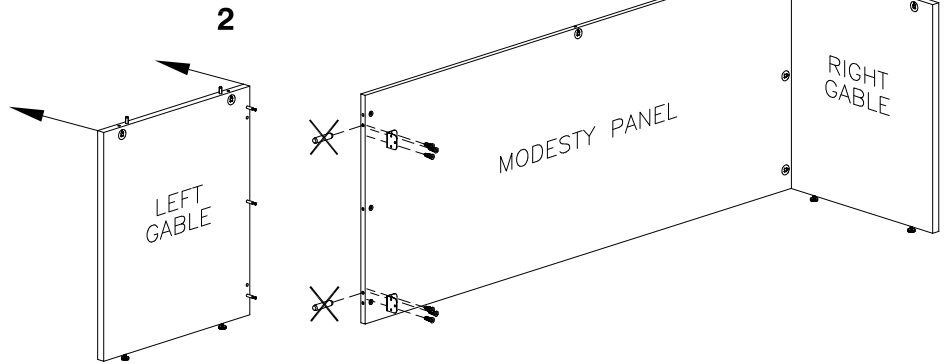

| | | |
|--|--|---|
| 2 PCS  LEVELERS | 24 PCS  #8 X 3/4" SCREW | 4 PCS  L BRACKET |
|--|--|---|

GH14 GABLE CAN BE INSTALLED EITHER ON LEFT OR RIGHT SIDE

CAUTION:

OFFICE FURNITURE IS HEAVY. ENSURE THAT YOU HAVE ADEQUATE ASSISTANCE WHEN LIFTING AND MOVING PARTS AND ASSEMBLIES. KEEP HARDWARE OUT OF REACH OF CHILDREN.

QUESTIONS OR CONCERNS ?
PHONE Customer Service
1-800-567-3060
M-F 6am - 4:30 pm PST

| | | |
|--|---|--|
| 2 PIÈCES  NIVELEURS | 24 PIÈCES  VIS DE 19mm | 4 PIÈCES  PLAQUE EN "L" |
|--|---|--|

**LE PANNEAU DE CÔTÉ
PEUT-ÊTRE INSTALLÉ DU
CÔTÉ DROIT OU GAUCHE**