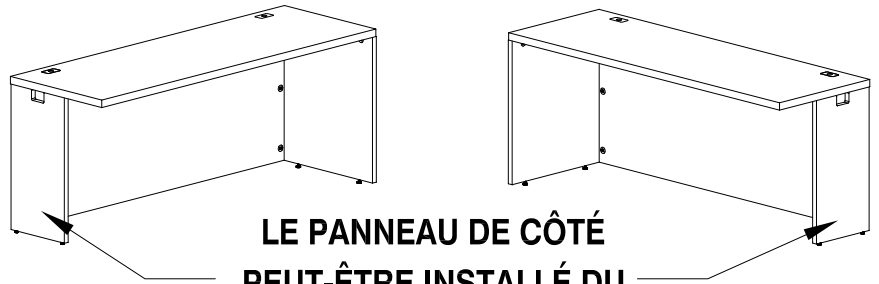

| | | |
|--|--|---|
| 2 PCS  LEVELERS | 24 PCS  #8 X 3/4" SCREW | 4 PCS  L BRACKET |
|--|--|---|

GH14 GABLE CAN BE INSTALLED EITHER ON LEFT OR RIGHT SIDE

CAUTION:

OFFICE FURNITURE IS HEAVY. ENSURE THAT YOU HAVE ADEQUATE ASSISTANCE WHEN LIFTING AND MOVING PARTS AND ASSEMBLIES. KEEP HARDWARE OUT OF REACH OF CHILDREN.

QUESTIONS OR CONCERNS ?
PHONE Customer Service
1-800-567-3060
M-F 6am - 4:30 pm PST

| | | |
|--|---|--|
| 2 PIÈCES  NIVELEURS | 24 PIÈCES  VIS DE 19mm | 4 PIÈCES  PLAQUE EN "L" |
|--|---|--|

**LE PANNEAU DE CÔTÉ
PEUT-ÊTRE INSTALLÉ DU
CÔTÉ DROIT OU GAUCHE**