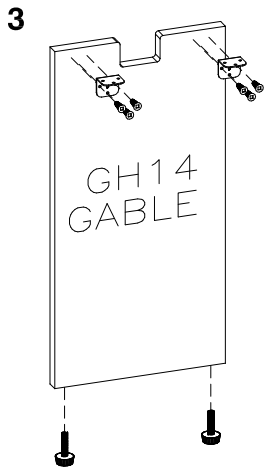

| | | |
|--|--|---|
| 2 PCS  LEVELERS | 24 PCS  #8 X 3/4" SCREW | 4 PCS  L BRACKET |
|--|--|---|

GH14 GABLE CAN BE INSTALLED EITHER ON LEFT OR RIGHT SIDE

CAUTION:

OFFICE FURNITURE IS HEAVY. ENSURE THAT YOU HAVE ADEQUATE ASSISTANCE WHEN LIFTING AND MOVING PARTS AND ASSEMBLIES. KEEP HARDWARE OUT OF REACH OF CHILDREN.

QUESTIONS OR CONCERNS ?
PHONE Customer Service
1-800-567-3060
M-F 6am - 4:30 pm PST

| | | |
|--|---|--|
| 2 PIÈCES  NIVELEURS | 24 PIÈCES  VIS DE 19mm | 4 PIÈCES  PLAQUE EN "L" |
|--|---|--|

**LE PANNEAU DE CÔTÉ
PEUT-ÊTRE INSTALLÉ DU
CÔTÉ DROIT OU GAUCHE**