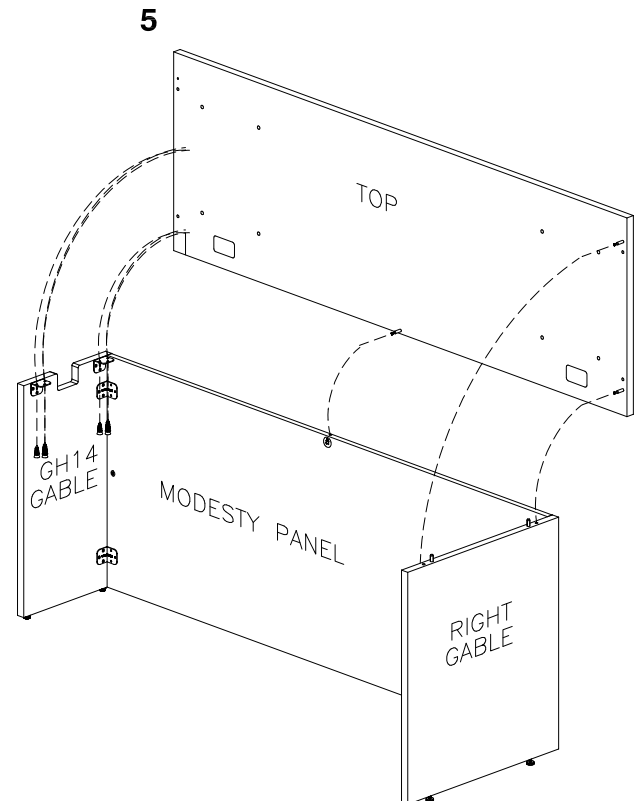

| | | |
|--|--|---|
| 2 PCS  LEVELERS | 24 PCS  #8 X 3/4" SCREW | 4 PCS  L BRACKET |
|--|--|---|

GH14 GABLE CAN BE INSTALLED EITHER ON LEFT OR RIGHT SIDE

CAUTION:

OFFICE FURNITURE IS HEAVY. ENSURE THAT YOU HAVE ADEQUATE ASSISTANCE WHEN LIFTING AND MOVING PARTS AND ASSEMBLIES. KEEP HARDWARE OUT OF REACH OF CHILDREN.

QUESTIONS OR CONCERNS ?
PHONE Customer Service
1-800-567-3060
M-F 6am - 4:30 pm PST

| | | |
|--|---|--|
| 2 PIÈCES  NIVELEURS | 24 PIÈCES  VIS DE 19mm | 4 PIÈCES  PLAQUE EN "L" |
|--|---|--|

**LE PANNEAU DE CÔTÉ
PEUT-ÊTRE INSTALLÉ DU
CÔTÉ DROIT OU GAUCHE**