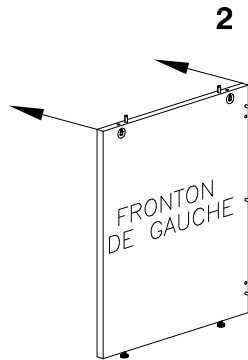

| | | |
|--|--|---|
| 2 PCS  LEVELERS | 24 PCS  #8 X 3/4" SCREW | 4 PCS  L BRACKET |
|--|--|---|

GH14 GABLE CAN BE INSTALLED EITHER ON LEFT OR RIGHT SIDE

CAUTION:

OFFICE FURNITURE IS HEAVY. ENSURE THAT YOU HAVE ADEQUATE ASSISTANCE WHEN LIFTING AND MOVING PARTS AND ASSEMBLIES. KEEP HARDWARE OUT OF REACH OF CHILDREN.

QUESTIONS OR CONCERNS ?
PHONE Customer Service
1-800-567-3060
M-F 6am - 4:30 pm PST

| | | |
|--|---|--|
| 2 PIÈCES  NIVELEURS | 24 PIÈCES  VIS DE 19mm | 4 PIÈCES  PLAQUE EN "L" |
|--|---|--|

**LE PANNEAU DE CÔTÉ
PEUT-ÊTRE INSTALLÉ DU
CÔTÉ DROIT OU GAUCHE**