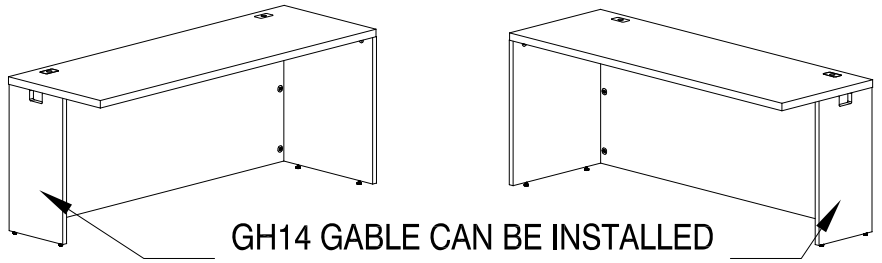

| | | |
|--|--|---|
| 2 PCS  LEVELERS | 24 PCS  #8 X 3/4" SCREW | 4 PCS  L BRACKET |
|--|--|---|

GH14 GABLE CAN BE INSTALLED EITHER ON LEFT OR RIGHT SIDE

CAUTION:

OFFICE FURNITURE IS HEAVY. ENSURE THAT YOU HAVE ADEQUATE ASSISTANCE WHEN LIFTING AND MOVING PARTS AND ASSEMBLIES. KEEP HARDWARE OUT OF REACH OF CHILDREN.

QUESTIONS OR CONCERNS ?
PHONE Customer Service
1-800-567-3060
M-F 6am - 4:30 pm PST

| | | |
|--|---|--|
| 2 PIÈCES  NIVELEURS | 24 PIÈCES  VIS DE 19mm | 4 PIÈCES  PLAQUE EN "L" |
|--|---|--|

**LE PANNEAU DE CÔTÉ
PEUT-ÊTRE INSTALLÉ DU
CÔTÉ DROIT OU GAUCHE**