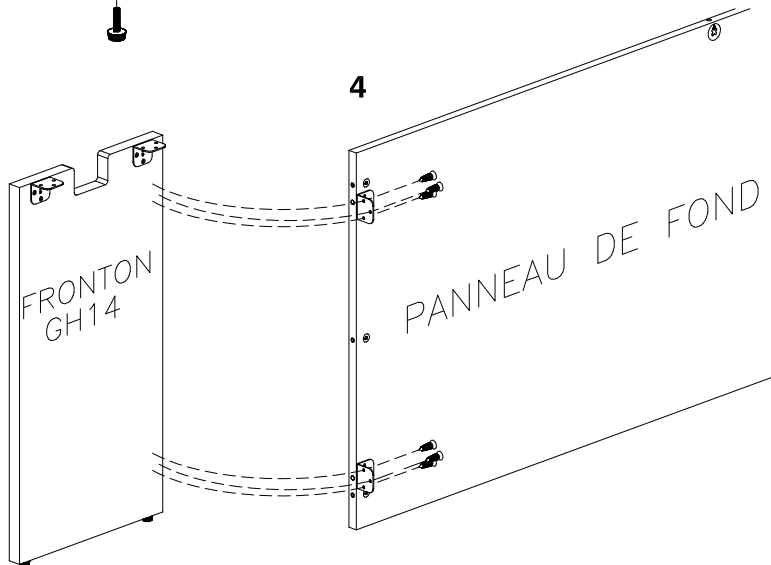

ATTENTION :

**CET ARTICLE D'AMEUBLEMENT EST LOURD.
ASSUREZ-VOUS D'AVOIR L'AIDE NÉCESSAIRE POUR
LE SOULEVER OU EN DÉPLACER LES COMPOSANTS
ET MODULES. GARDEZ LA QUINCAILLERIE HORS DE
LA PORTÉE DES ENFANTS.**