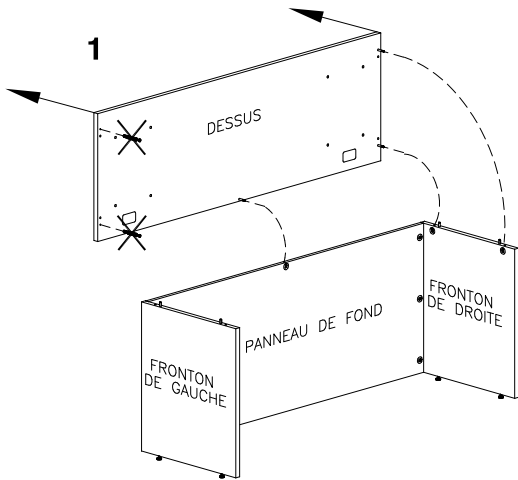

| | | |
|--|--|---|
| 2 PCS  LEVELERS | 24 PCS  #8 X 3/4" SCREW | 4 PCS  L BRACKET |
|--|--|---|

GH14 GABLE CAN BE INSTALLED EITHER ON LEFT OR RIGHT SIDE

CAUTION:

OFFICE FURNITURE IS HEAVY. ENSURE THAT YOU HAVE ADEQUATE ASSISTANCE WHEN LIFTING AND MOVING PARTS AND ASSEMBLIES. KEEP HARDWARE OUT OF REACH OF CHILDREN.

QUESTIONS OR CONCERNS ?
PHONE Customer Service
1-800-567-3060
M-F 6am - 4:30 pm PST

| | | |
|--|---|--|
| 2 PIÈCES  NIVELEURS | 24 PIÈCES  VIS DE 19mm | 4 PIÈCES  PLAQUE EN "L" |
|--|---|--|

**LE PANNEAU DE CÔTÉ
PEUT-ÊTRE INSTALLÉ DU
CÔTÉ DROIT OU GAUCHE**