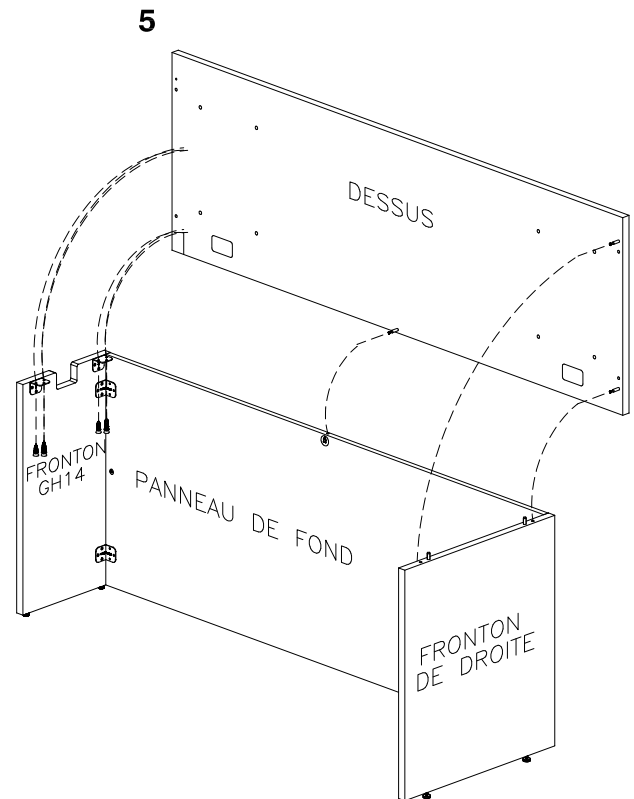

ATTENTION :

**CET ARTICLE D'AMEUBLEMENT EST LOURD.
ASSUREZ-VOUS D'AVOIR L'AIDE NÉCESSAIRE POUR
LE SOULEVER OU EN DÉPLACER LES COMPOSANTS
ET MODULES. GARDEZ LA QUINCAILLERIE HORS DE
LA PORTÉE DES ENFANTS.**