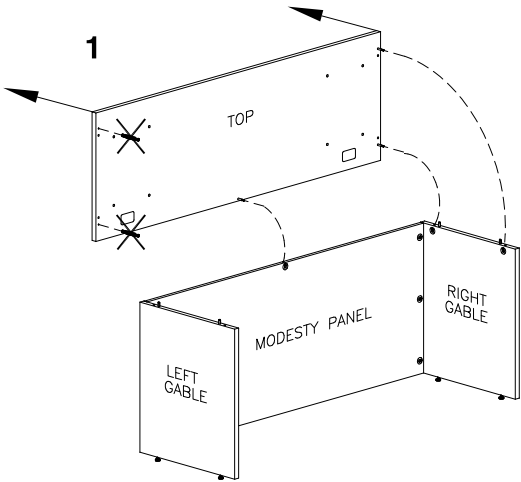

| | | |
|--|--|---|
| 2 PCS  LEVELERS | 24 PCS  #8 X 3/4" SCREW | 4 PCS  L BRACKET |
|--|--|---|

GH14 GABLE CAN BE INSTALLED EITHER ON LEFT OR RIGHT SIDE

CAUTION:

OFFICE FURNITURE IS HEAVY. ENSURE THAT YOU HAVE ADEQUATE ASSISTANCE WHEN LIFTING AND MOVING PARTS AND ASSEMBLIES. KEEP HARDWARE OUT OF REACH OF CHILDREN.

QUESTIONS OR CONCERNS ?
PHONE Customer Service
1-800-567-3060
M-F 6am - 4:30 pm PST

| | | |
|--|---|--|
| 2 PIÈCES  NIVELEURS | 24 PIÈCES  VIS DE 19mm | 4 PIÈCES  PLAQUE EN "L" |
|--|---|--|

**LE PANNEAU DE CÔTÉ
PEUT-ÊTRE INSTALLÉ DU
CÔTÉ DROIT OU GAUCHE**