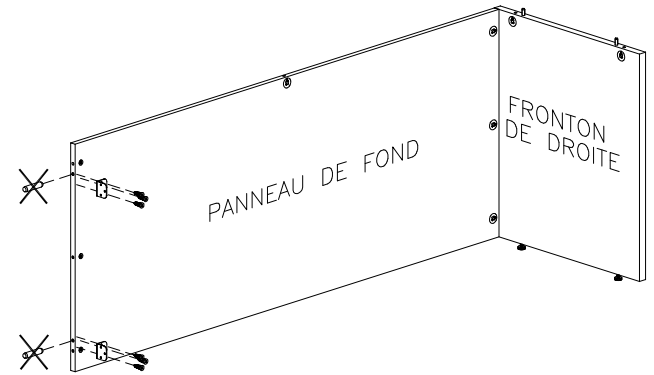

| | | |
|--|--|---|
| 2 PCS  LEVELERS | 24 PCS  #8 X 3/4" SCREW | 4 PCS  L BRACKET |
|--|--|---|

GH14 GABLE CAN BE INSTALLED EITHER ON LEFT OR RIGHT SIDE

CAUTION:

OFFICE FURNITURE IS HEAVY. ENSURE THAT YOU HAVE ADEQUATE ASSISTANCE WHEN LIFTING AND MOVING PARTS AND ASSEMBLIES. KEEP HARDWARE OUT OF REACH OF CHILDREN.

QUESTIONS OR CONCERNS ?
PHONE Customer Service
1-800-567-3060
M-F 6am - 4:30 pm PST

| | | |
|--|---|--|
| 2 PIÈCES  NIVELEURS | 24 PIÈCES  VIS DE 19mm | 4 PIÈCES  PLAQUE EN "L" |
|--|---|--|

**LE PANNEAU DE CÔTÉ
PEUT-ÊTRE INSTALLÉ DU
CÔTÉ DROIT OU GAUCHE**