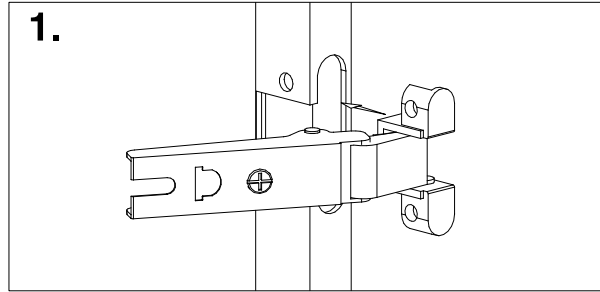

<p>4 PCS</p>  <p>DOOR BUMPERS</p>	<p>8 PCS</p>  <p>DOOR HINGE</p>	<p>16 PCS</p>  <p>HINGE MOUNTING SCREW</p>	<p>8 PCS</p>  <p>HINGE PLATE</p>	<p>16 PCS</p>  <p>M6 X 12mm EURO SCREW</p>
--	--	---	--	---