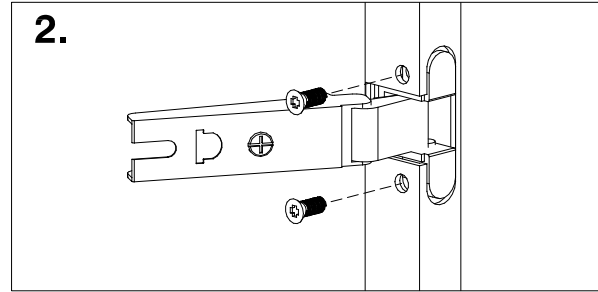

<p>4 PCS</p>  <p>DOOR BUMPERS</p>	<p>8 PCS</p>  <p>DOOR HINGE</p>	<p>16 PCS</p>  <p>HINGE MOUNTING SCREW</p>	<p>8 PCS</p>  <p>HINGE PLATE</p>	<p>16 PCS</p>  <p>M6 X 12mm EURO SCREW</p>
--	--	---	--	---