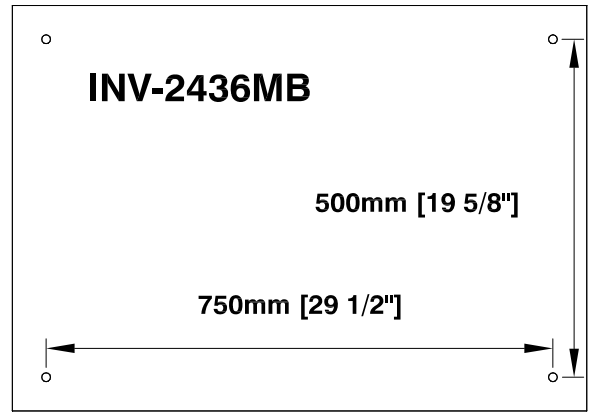

MODEL : INV-2436MB
INV-1668MB

CAUTION:

OFFICE FURNITURE IS HEAVY. ENSURE THAT YOU HAVE ADEQUATE ASSISTANCE WHEN LIFTING AND MOVING PARTS AND ASSEMBLIES. KEEP HARDWARE OUT OF REACH OF CHILDREN.

SECURELY MOUNT STAND-OFF BASES TO WALL, ENSURING THAT YOUR SCREWS OR ANCHORS ARE PROPER FOR THE WALL THE PRODUCT IS MOUNTING TOO.