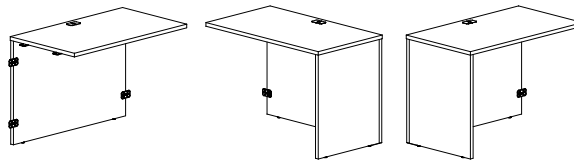

**MODELS**

INV-2430RSBR  
 INV-2436RSBR  
 INV-2442RSBR  
 INV-2448RSBR

**NOTE:** SOME PARTS MAY DIFFER SLIGHTLY FROM THOSE SHOWN. THESE VARIATIONS WILL NOT AFFECT ASSEMBLY.

5 PCS  MINI FIX BOLT	5 PCS  DECO CAP	8 PCS  FLAT BRACKET	52 PCS  19mm CB SCREW	1 PCS  "L" BRACKET
----------------------------	-----------------------	---------------------------	-----------------------------	--------------------------

**BRIDGE ASSEMBLY**

(GABLE NOT USED)

APPLY DECO CAPS TO COMPLETE UNIT

**RETURN SHELL ASSEMBLY**

(GABLE CAN BE INSTALLED EITHER ON LEFT OR RIGHT SIDE)

**CAUTION:**  
 OFFICE FURNITURE IS HEAVY. ENSURE THAT YOU HAVE ADEQUATE ASSISTANCE WHEN LIFTING AND MOVING PARTS AND ASSEMBLIES. KEEP HARDWARE OUT OF REACH OF CHILDREN.

**NOTE:** CERTAINES PIÈCES PEUVENT DIFFÉRER DE CELLES MONTRÉES. PAR CONTRE, ELLES N'AFECTERONT PAS L'ASSEMBLAGE.

5 PIÈCES  GOUJON	5 PIÈCES  CACHE-VIS	8 PIÈCES  PLAQUE	52 PIÈCES  VIS DE TYPE CB 19mm	1 PIÈCES  PLAQUE EN "L"
---	--	---	---	--