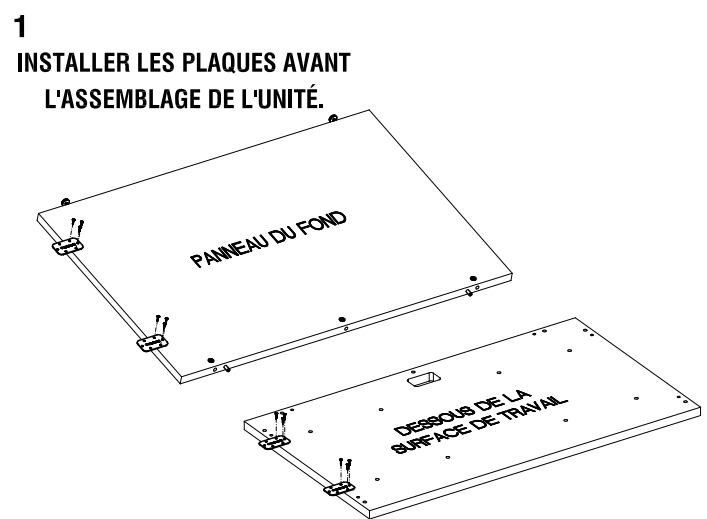

ASSEMBLAGE DE LA COUILLE DE RETOUR

(LE PANNEAU DE CÔTÉ PEUT-ÊTRE INSTALLER DU CÔTÉ DROIT OU GAUCHE)

ATTENTION:
CET ARTICLE D'AMEUBLEMENT EST LOURD. ASSUREZ-VOUS D'AVOIR L'AIDE NÉCESSAIRE POUR LE SOULEVER OU EN DÉPLACER LES COMPOSANTES ET MODULES. GARDEZ LA QUINCAILLERIE HORS DE LA PORTÉE DES ENFANTS.

QUESTIONS OU PRÉOCCUPATIONS ?
COMMUNIQUEZ avec le Service à la clientèle au
1-800-567-3060
du lundi au vendredi de 6 h à 16 h 30 HNP