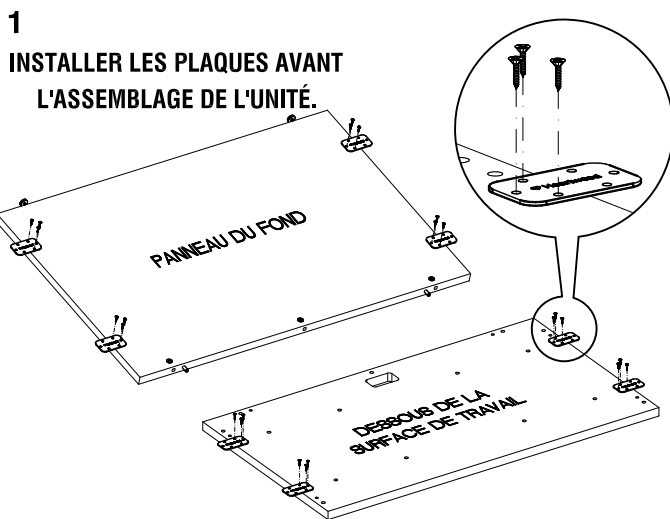

ASSEMBLAGE DU PONT

(SANS LE PANNEAU DE CÔTÉ)

APPLIQUER LES CACHES VIS POUR COMPLETER L'ASSEMBLAGE