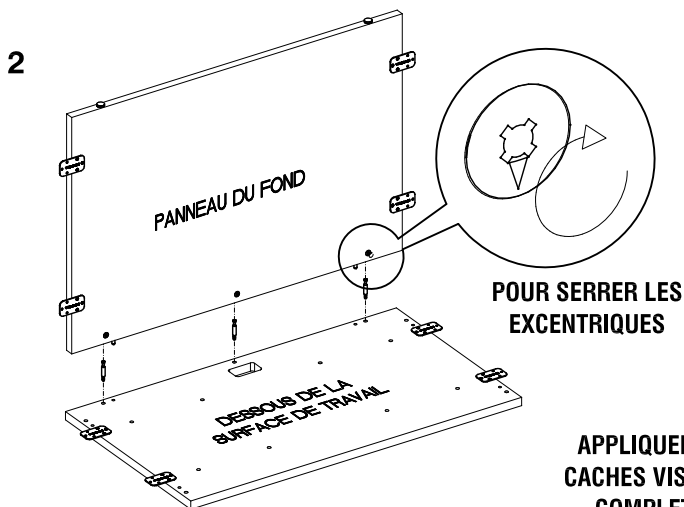

ASSEMBLAGE DU PONT

(SANS LE PANNEAU DE CÔTÉ)

APPLIQUER LES CACHES VIS POUR COMPLETER L'ASSEMBLAGE