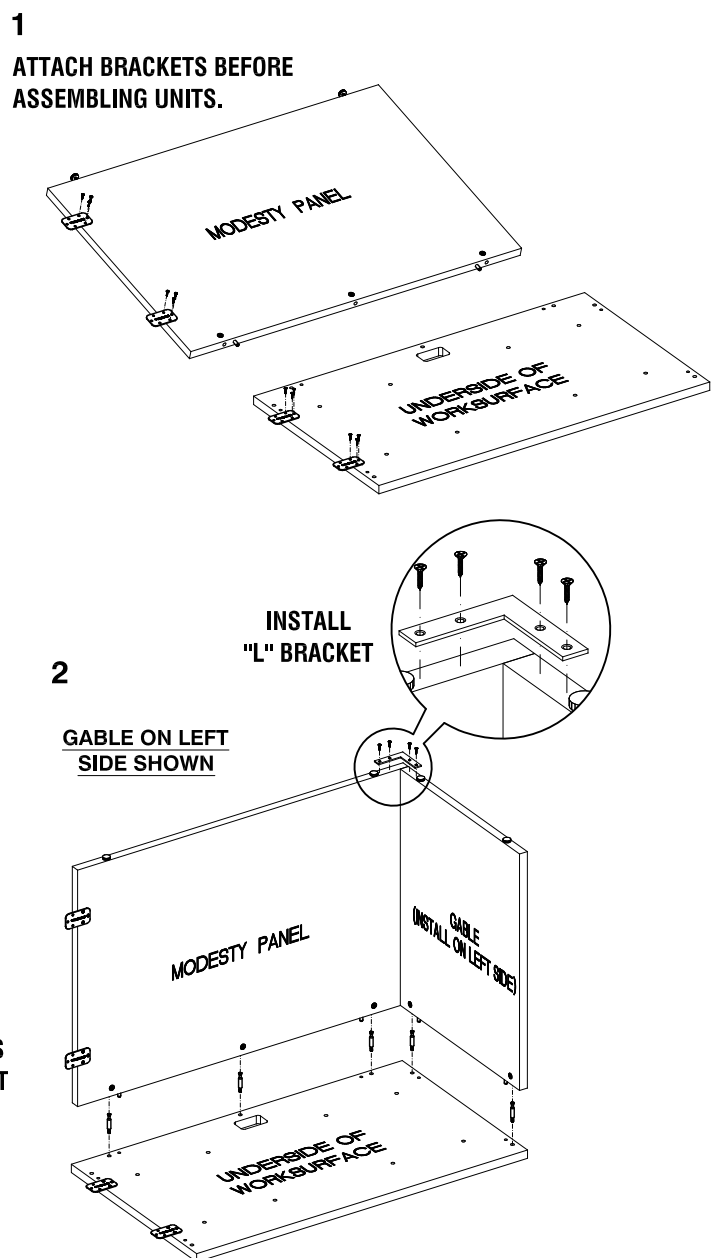

**MODELS**

INV-2430RSBR  
 INV-2436RSBR  
 INV-2442RSBR  
 INV-2448RSBR

**NOTE:** SOME PARTS MAY DIFFER SLIGHTLY FROM THOSE SHOWN. THESE VARIATIONS WILL NOT AFFECT ASSEMBLY.

5 PCS  MINI FIX BOLT	5 PCS  DECO CAP	8 PCS  FLAT BRACKET	52 PCS  19mm CB SCREW	1 PCS  "L" BRACKET
----------------------------	-----------------------	---------------------------	-----------------------------	--------------------------

**BRIDGE ASSEMBLY**

(GABLE NOT USED)

APPLY DECO CAPS TO COMPLETE UNIT

**RETURN SHELL ASSEMBLY**

(GABLE CAN BE INSTALLED EITHER ON LEFT OR RIGHT SIDE)

**CAUTION:**  
 OFFICE FURNITURE IS HEAVY. ENSURE THAT YOU HAVE ADEQUATE ASSISTANCE WHEN LIFTING AND MOVING PARTS AND ASSEMBLIES. KEEP HARDWARE OUT OF REACH OF CHILDREN.

**NOTE:** CERTAINES PIÈCES PEUVENT DIFFÉRER DE CELLES MONTRÉES. PAR CONTRE, ELLES N'AFECTERONT PAS L'ASSEMBLAGE.

5 PIÈCES  GOUJON	5 PIÈCES  CACHE-VIS	8 PIÈCES  PLAQUE	52 PIÈCES  VIS DE TYPE CB 19mm	1 PIÈCES  PLAQUE EN "L"
---	--	---	---	--

## ASSEMBLAGE DU PONT

(SANS LE PANNEAU DE CÔTÉ)

APPLIQUER LES CACHES VIS POUR COMPLETER L'ASSEMBLAGE